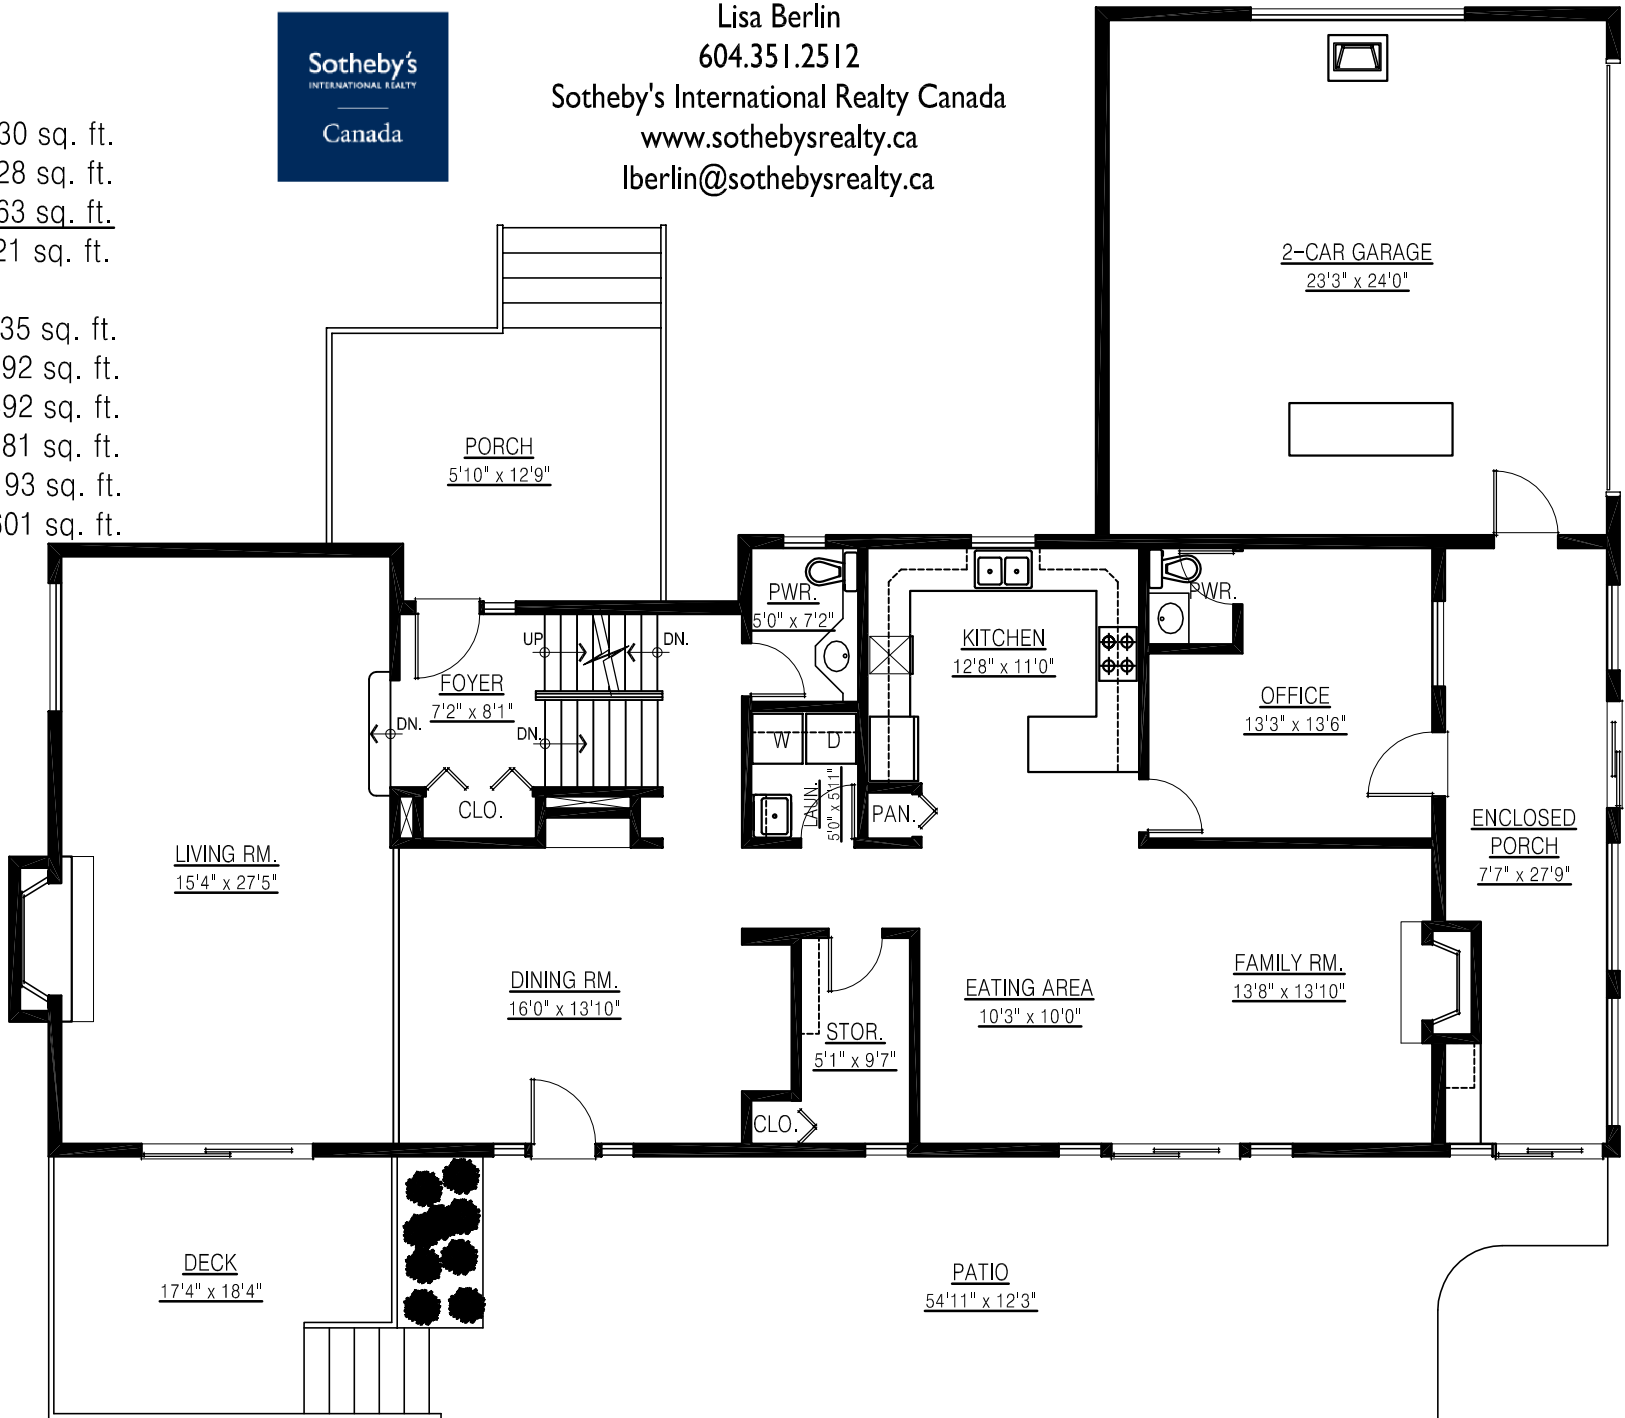

**8279 Eagle Rd.  
Mission, BC**

Lisa Berlin  
604.351.2512  
Sotheby's International Realty Canada  
www.sothebysrealty.ca  
lberlin@sothebysrealty.ca

Main Floor: 1,830 sq. ft.  
Upper Floor: 1,028 sq. ft.  
Lower Floor: 563 sq. ft.  
Total: 3,421 sq. ft.

Enclosed Porch: 235 sq. ft.  
Porch: 192 sq. ft.  
Patio: 592 sq. ft.  
Deck: 181 sq. ft.  
Balcony: 93 sq. ft.  
Garage: 601 sq. ft.

MAIN FLOOR PLAN  
FLOOR AREA: 1,830 sq. ft.

**8279 Eagle Rd.  
Mission, BC**

Lisa Berlin  
604.351.2512  
Sotheby's International Realty Canada  
www.sothebysrealty.ca  
lberlin@sothebysrealty.ca

Main Floor: 1,830 sq. ft.  
Upper Floor: 1,028 sq. ft.  
Lower Floor: 563 sq. ft.  
Total: 3,421 sq. ft.

Enclosed Porch: 235 sq. ft.  
Porch: 192 sq. ft.  
Patio: 592 sq. ft.  
Deck: 181 sq. ft.  
Balcony: 93 sq. ft.  
Garage: 601 sq. ft.