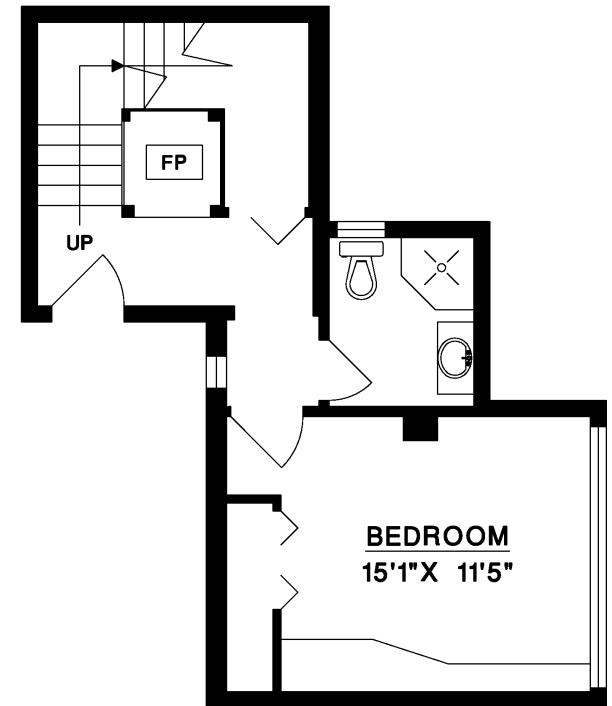

**SCALDAFERRI
CHERNOFF**

ORAZIO 604-351-6088
MARK 604-644-0181

**RE/MAX
MASTERS**

4704 WOODVALLEY PLACE
WEST VANCOUVER

MAIN FLOOR	1,119 SQ.FT.
LOWER FLOOR	445 SQ.FT.
TOTAL	1,564 SQ.FT.
DECKS	365 SQ.FT.

MAIN FLOOR

LOWER FLOOR