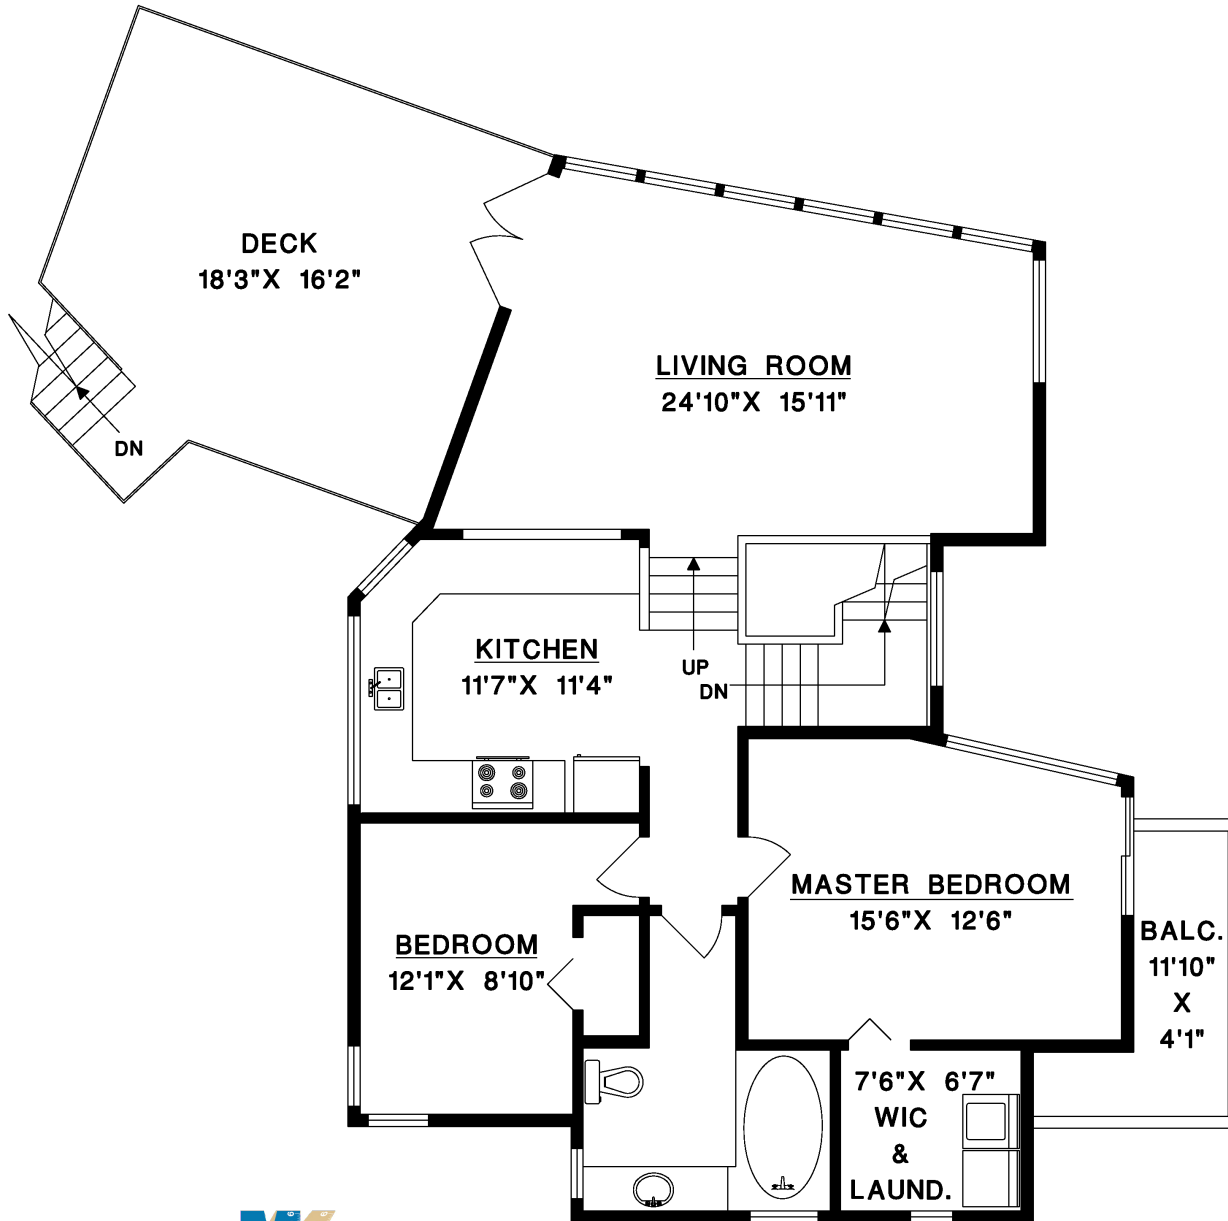

**SCALDAFERRI
CHERNOFF**

ORAZIO 604-351-6088
MARK 604-644-0181

**RE/MAX
MASTERS**

4704 WOODVALLEY PLACE
WEST VANCOUVER

MAIN FLOOR	1,119 SQ.FT.
LOWER FLOOR	445 SQ.FT.
TOTAL	1,564 SQ.FT.
DECKS	365 SQ.FT.

MAIN FLOOR

LOWER FLOOR