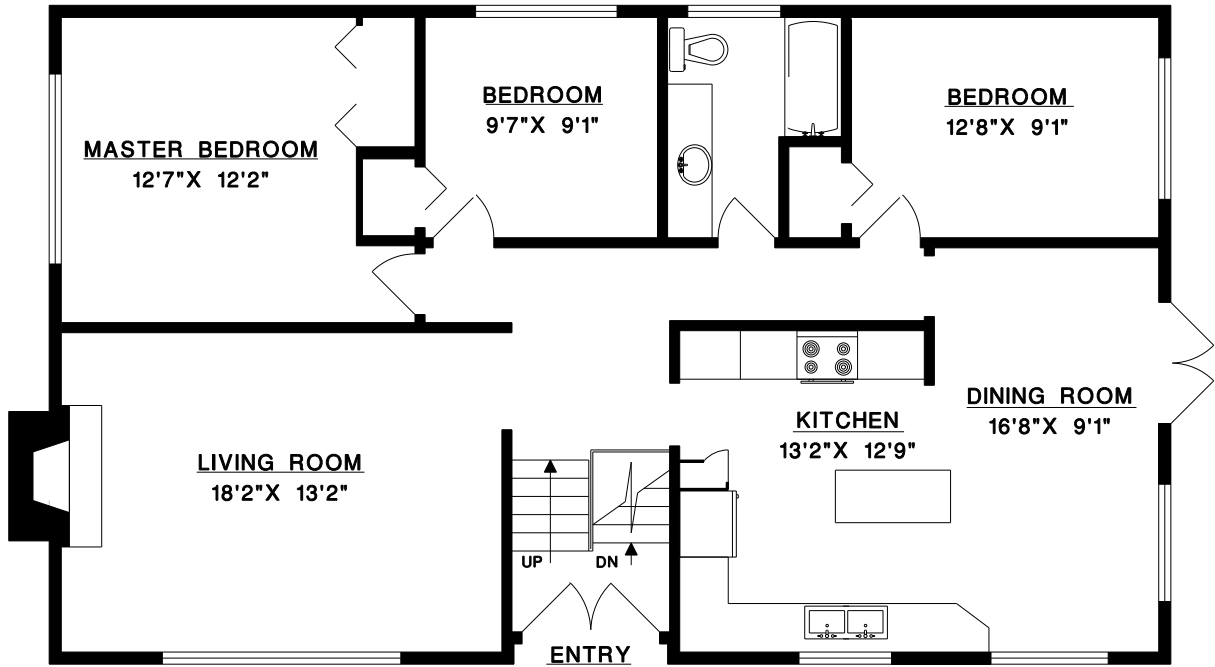

# MARK CHERNOFF

cell: 604-644-0181

RE/MAX MASTERS  
#200 - 1455 Bellevue Ave.  
West Vancouver, B.C.  
V7T 1C3

1055 W. 21ST STREET  
NORTH VANCOUVER

MAIN FLOOR 1,252 SQ.FT.  
LOWER FLOOR 751 SQ.FT.

TOTAL 2,003 SQ.FT.

UNFINISHED 110 SQ.FT.

MAIN FLOOR

LOWER FLOOR