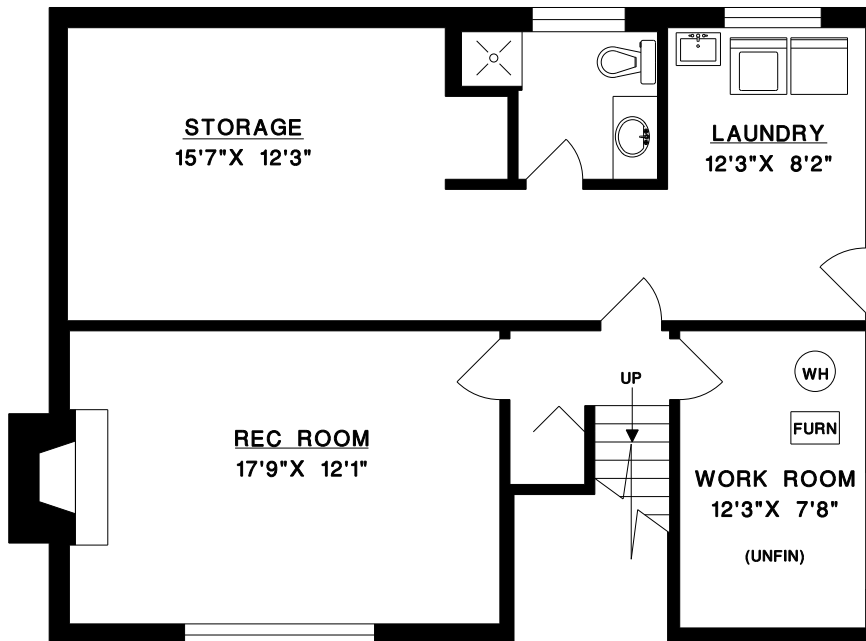

# MARK CHERNOFF

cell: 604-644-0181

RE/MAX MASTERS  
#200 - 1455 Bellevue Ave.  
West Vancouver, B.C.  
V7T 1C3

1055 W. 21ST STREET  
NORTH VANCOUVER

MAIN FLOOR 1,252 SQ.FT.  
LOWER FLOOR 751 SQ.FT.

TOTAL 2,003 SQ.FT.

UNFINISHED 110 SQ.FT.

MAIN FLOOR

LOWER FLOOR