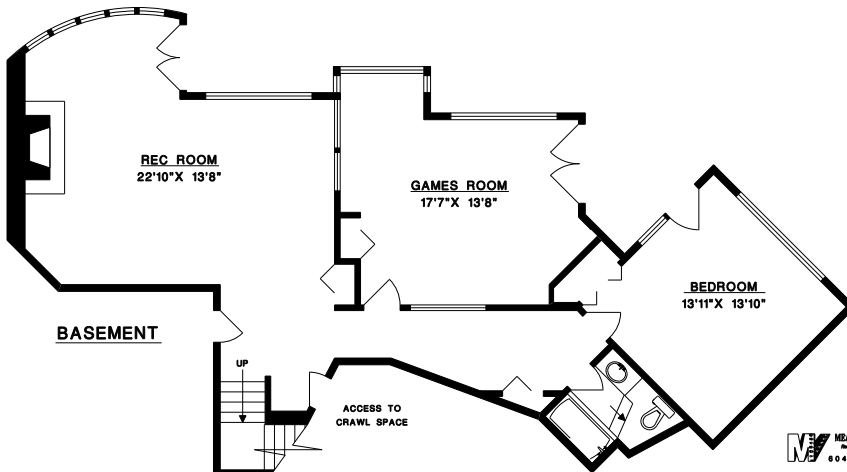

**MARK CHERNOFF**  
cell: 604-644-0181

**ORAZIO SCALDAFERRI**  
cell: 604-351-6088

RE/MAX MASTERS  
#200 - 1455 Bellevue Ave.  
West Vancouver, B.C.  
V7T 1C3

**8468 CITRUS WYND  
WEST VANCOUVER**

MAIN FLOOR 1,856 SQ.FT.  
LOWER FLOOR 2,526 SQ.FT.  
BASEMENT 1,200 SQ.FT.

**TOTAL 5,582 SQ.FT.**

GARAGE 730 SQ.FT.  
DECK 804 SQ.FT.

FILE: 1197-17  
DATE: MAY/08