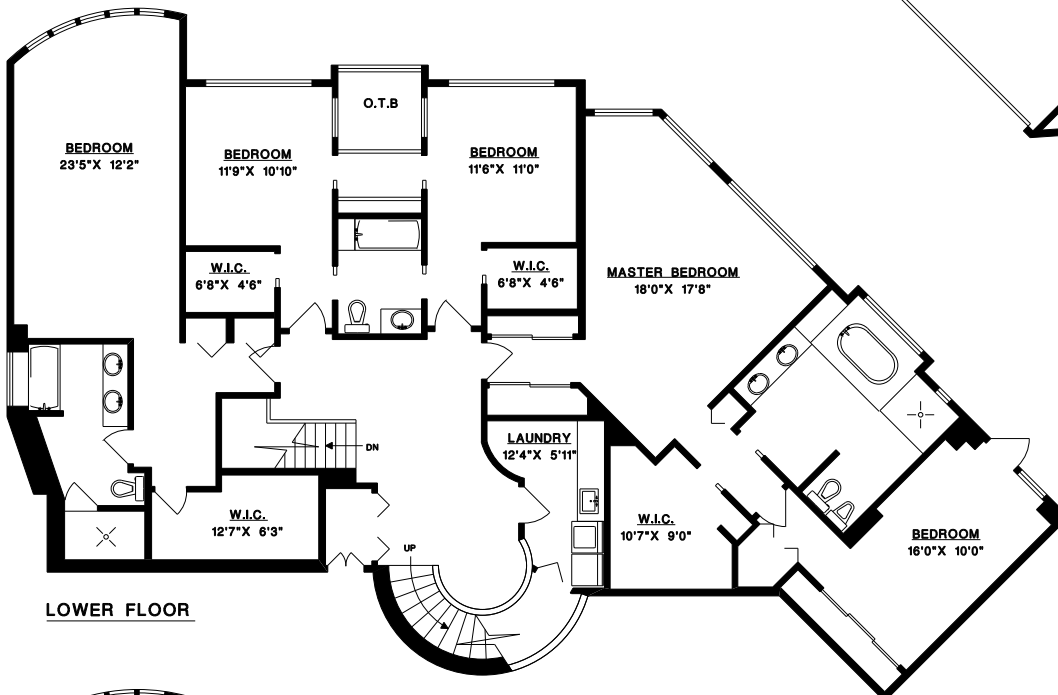

**MARK CHERNOFF**  
cell: 604-644-0181

**ORAZIO SCALDAFERRI**  
cell: 604-351-6088

RE/MAX MASTERS  
#200 - 1455 Bellevue Ave.  
West Vancouver, B.C.  
V7T 1C3

**8468 CITRUS WYND  
WEST VANCOUVER**

MAIN FLOOR 1,856 SQ.FT.  
LOWER FLOOR 2,526 SQ.FT.  
BASEMENT 1,200 SQ.FT.

**TOTAL 5,582 SQ.FT.**

GARAGE 730 SQ.FT.  
DECK 804 SQ.FT.

FILE: 1197-17  
DATE: MAY/08