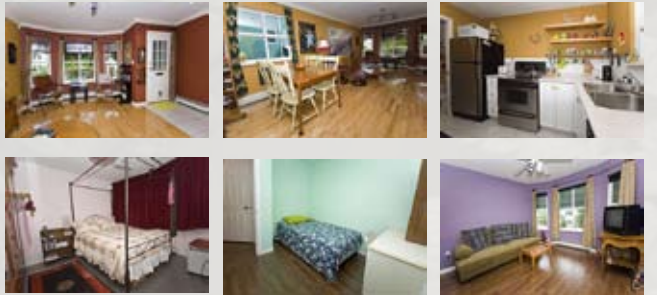

Sutton[®]

Home Sweet HOME

1029 East Georgia | Vancouver | Mount Pleasant

Heritage style front unit of 1/2 duplex in popular Strathcona located on a quiet cul-de-sac. Enter the fenced front yard and enjoy the lovely little garden with mature plantings & greenhouse. Walk thru the front door into the charming interior that features an open concept living/dining room & kitchen that's perfect for entertaining with convenient powder room adjacent. Upstairs has 3 bedrooms and a 4 pce bath. Downstairs features a generous rec room that can be 4th bedroom or office/play room with 4 pce ensuite. Secured single car garage off lane gives your car a home. Minutes to Chinatown, downtown & Commercial Drive. Parks, schools and shopping all near by. A fantastic value that's a must see. Go to realtor's website for video tour.