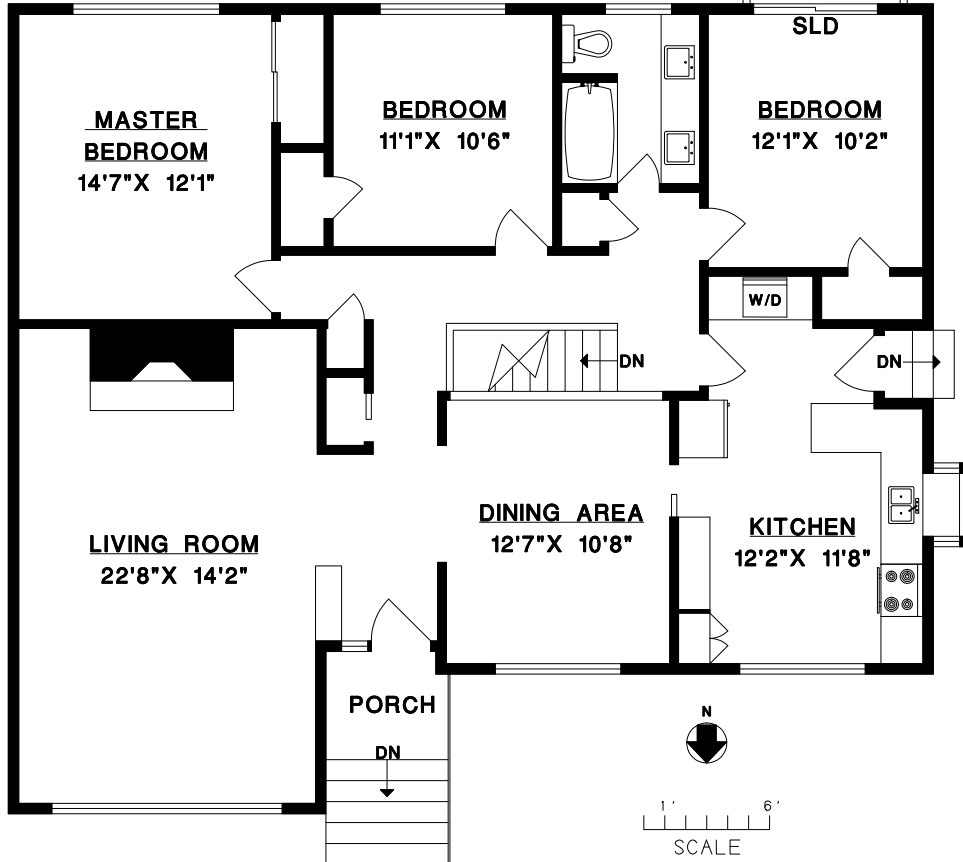

RE/MAX
MASTERS

2526 EDGAR CRES.
VANCOUVER, B.C.

MARK CHERNOFF 604-644-0181
ORAZIO SCALDAFERRI 604-351-6088

MAIN FLOOR	1501	SQ. FT.
*LOWER FLOOR	1554	SQ. FT.
TOTAL	3055	SQ. FT.

CARPORT	312	SQ. FT.
PORCH	31	SQ. FT.
DECK	30	SQ. FT.
**STORAGE	199	SQ. FT.

*Includes unfinished areas.
**No access, exterior area calculations.

MAIN FLOOR

MEASURE MASTERS
VANCOUVER OFFICE
(604) 931-8585

LOWER FLOOR