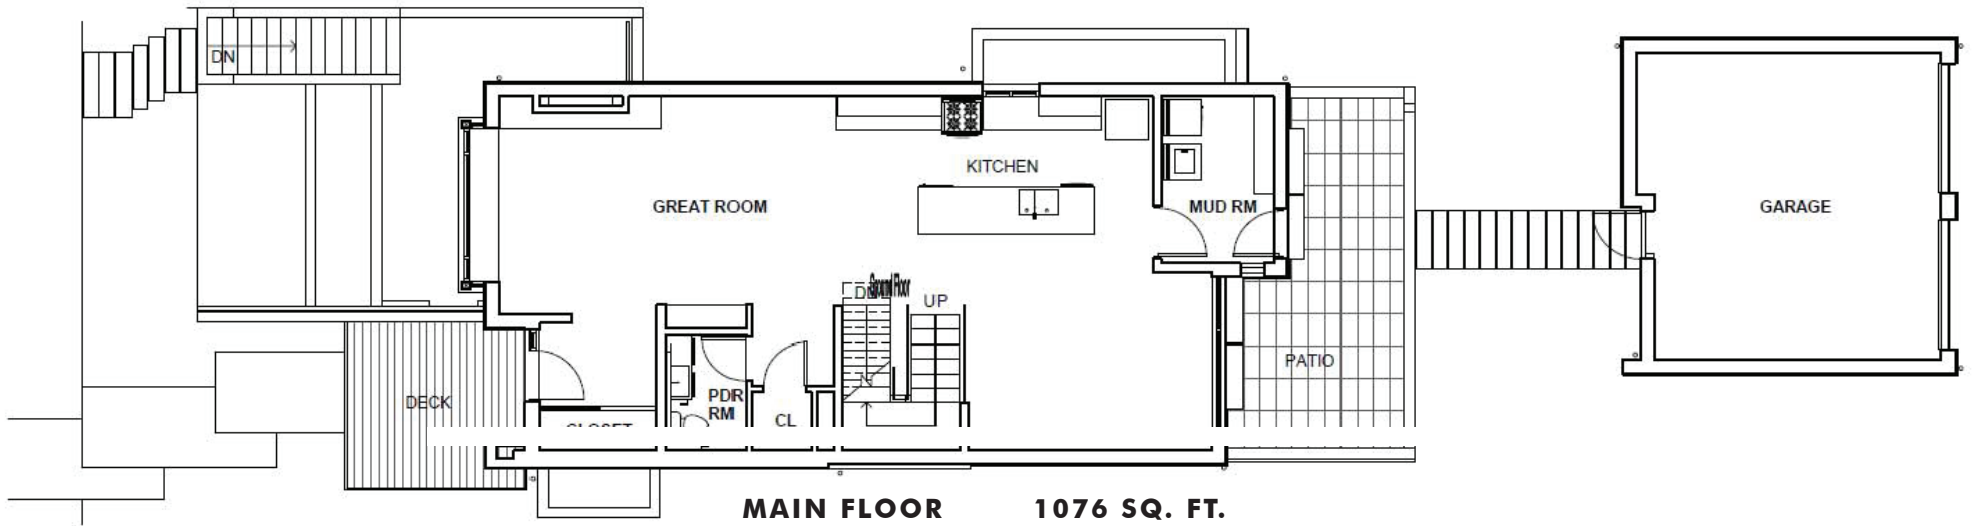

RE/MAX
MASTERS

MARK CHERNOFF 604-644-0181
ORAZIO SCALDAFERRI 604-351-6088

**1920 MAHON AVE.
NORTH VANCOUVER, B.C.**

MAIN FLOOR	1076 SQ. FT.
UPPER FLOOR	922 SQ. FT.
ROOF DECK	176 SQ. FT.
LOWER LEVEL	1,322 SQ. FT.
TOTAL	3,320 SQ. FT.

RE/MAX
MASTERS

MARK CHERNOFF 604-644-0181
ORAZIO SCALDAFERRI 604-351-6088

1920 MAHON AVE.
NORTH VANCOUVER, B.C.

MAIN FLOOR	1076 SQ. FT.
UPPER FLOOR	922 SQ. FT.
ROOF DECK	176 SQ. FT.
LOWER LEVEL	1,322 SQ. FT.
TOTAL	3,320 SQ. FT.

ROOF DECK 176 SQ. FT.

LOWER LEVEL 1,322 SQ. FT.