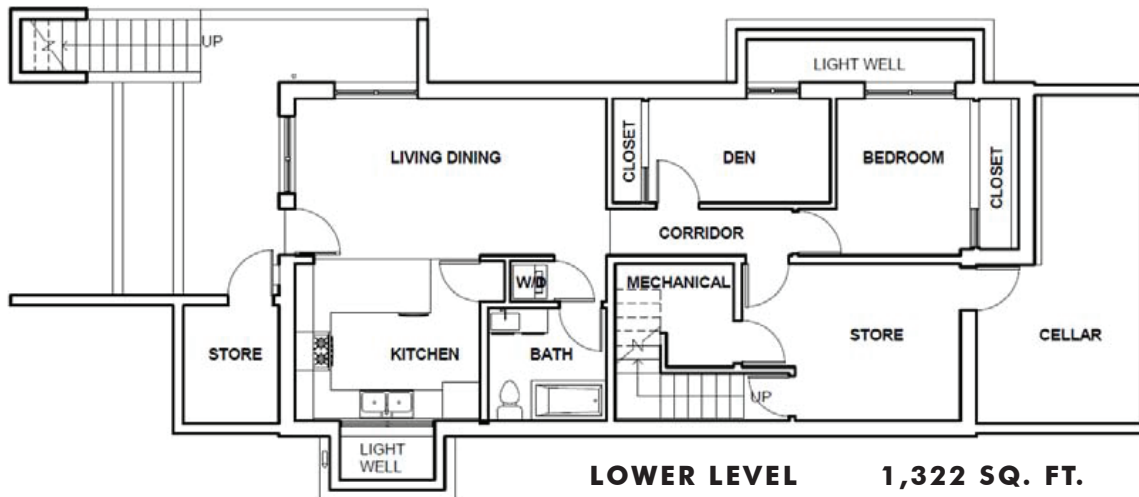

RE/MAX
MASTERS

MARK CHERNOFF 604-644-0181
ORAZIO SCALDAFERRI 604-351-6088

**1920 MAHON AVE.
NORTH VANCOUVER, B.C.**

MAIN FLOOR	1076 SQ. FT.
UPPER FLOOR	922 SQ. FT.
ROOF DECK	176 SQ. FT.
LOWER LEVEL	1,322 SQ. FT.
TOTAL	3,320 SQ. FT.

RE/MAX
MASTERS

MARK CHERNOFF 604-644-0181
ORAZIO SCALDAFERRI 604-351-6088

1920 MAHON AVE.
NORTH VANCOUVER, B.C.

MAIN FLOOR	1076 SQ. FT.
UPPER FLOOR	922 SQ. FT.
ROOF DECK	176 SQ. FT.
LOWER LEVEL	1,322 SQ. FT.
TOTAL	3,320 SQ. FT.

ROOF DECK 176 SQ. FT.

LOWER LEVEL 1,322 SQ. FT.