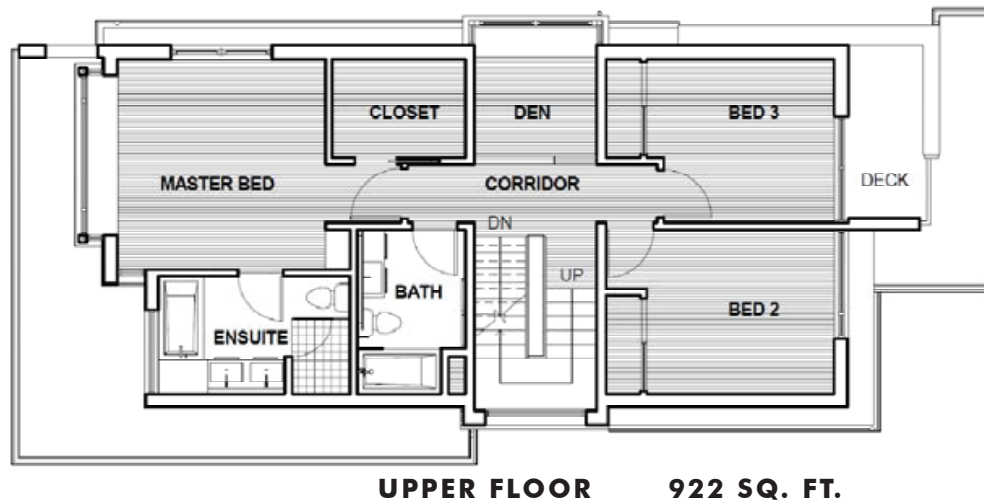

RE/MAX
MASTERS

MARK CHERNOFF 604-644-0181
ORAZIO SCALDAFERRI 604-351-6088

**1920 MAHON AVE.
NORTH VANCOUVER, B.C.**

MAIN FLOOR	1076 SQ. FT.
UPPER FLOOR	922 SQ. FT.
ROOF DECK	176 SQ. FT.
LOWER LEVEL	1,322 SQ. FT.
TOTAL	3,320 SQ. FT.

RE/MAX
MASTERS

MARK CHERNOFF 604-644-0181
ORAZIO SCALDAFERRI 604-351-6088

1920 MAHON AVE.
NORTH VANCOUVER, B.C.

MAIN FLOOR	1076 SQ. FT.
UPPER FLOOR	922 SQ. FT.
ROOF DECK	176 SQ. FT.
LOWER LEVEL	1,322 SQ. FT.
TOTAL	3,320 SQ. FT.

ROOF DECK 176 SQ. FT.

LOWER LEVEL 1,322 SQ. FT.